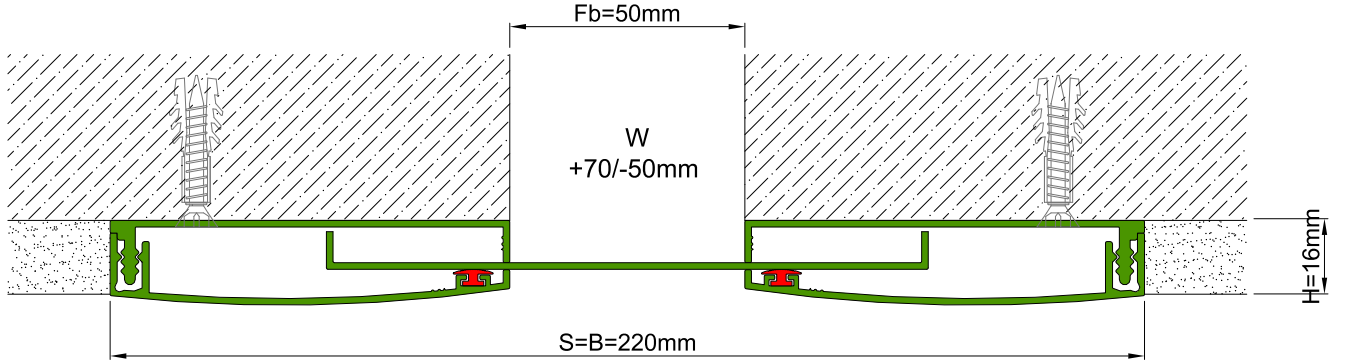

AS A155 profile is designed for wall & ceiling applications at indoor areas as well as exterior wall applications. It functions as a seismic profile and gives a decorative aspect with invisible screwing system. Base frames of the profile are fixed on the surface at both sides and the movable center plate meets the displacements. It can be used as surface or flush mounted. EPDM Cord placed between cover and center plates tighten the plates and eliminate metal stroking noise. For exterior applications, please inform Asteknik before placing an order.

SEISMIC

* Visuals are representative and the profile configuration may differ depending on the characteristics requested.

LOCATION	MODEL	GAP (Fb) mm	HEIGHT (H) MM	OVERALL WIDTH (B) mm	VISIBLE WIDTH (S) mm	MOVEMENT (W) mm	LOAD CAPACITY	STANDARD LENGTH (mt)
Wall to Wall	AS A155L-050	50	16	220	220	+70/-50	N/A	3
	AS A155-050	50	16	220	220	+70/-50	N/A	3
	AS A155L-080	80	16	250	250	+70/-75	N/A	3
	AS A155L-100	100	16	270	270	+70/-75	N/A	3
	AS A155-100	100	16	270	270	+70/-75	N/A	3
	AS A155L-150	150	16	320	320	±35	N/A	3
	AS A155-150	150	16	320	320	+70/-75	N/A	3
	AS A155L-200	200	16	370	370	±35	N/A	3
	AS A155L-250	250	16	420	420	±35	N/A	3
	AS A155L-300	300	16	470	470	±35	N/A	3

Note: Please ask for different sizes
 AS A155L series' center plates are manufactured from aluminum sheet

 AS A155 050
 H16

 AS A155 050
 H16K

Profil No Profile Number	AS A155 050	AS A155 050K
Fb (mm)	50	50
H (mm) yaklaşık approx.	16	16
W± (mm) yaklaşık approx.	+70/-50	±35
Renk Color	Alüminyum Orta ve Üst Kapak: Elokssallı, Alüminyum Bağlantı Elemanı: Natürel, Fitiller: Siyah Aluminum Center and Cover Plate: Anodised, Aluminum Base Frame: Natural, Inserts: Black	
Malzeme Material	Alüminyum, EPDM Kauçuk(siyah) Aluminum, EPDM Rubber(black)	
Standart Uzunluk Standard Length	3	