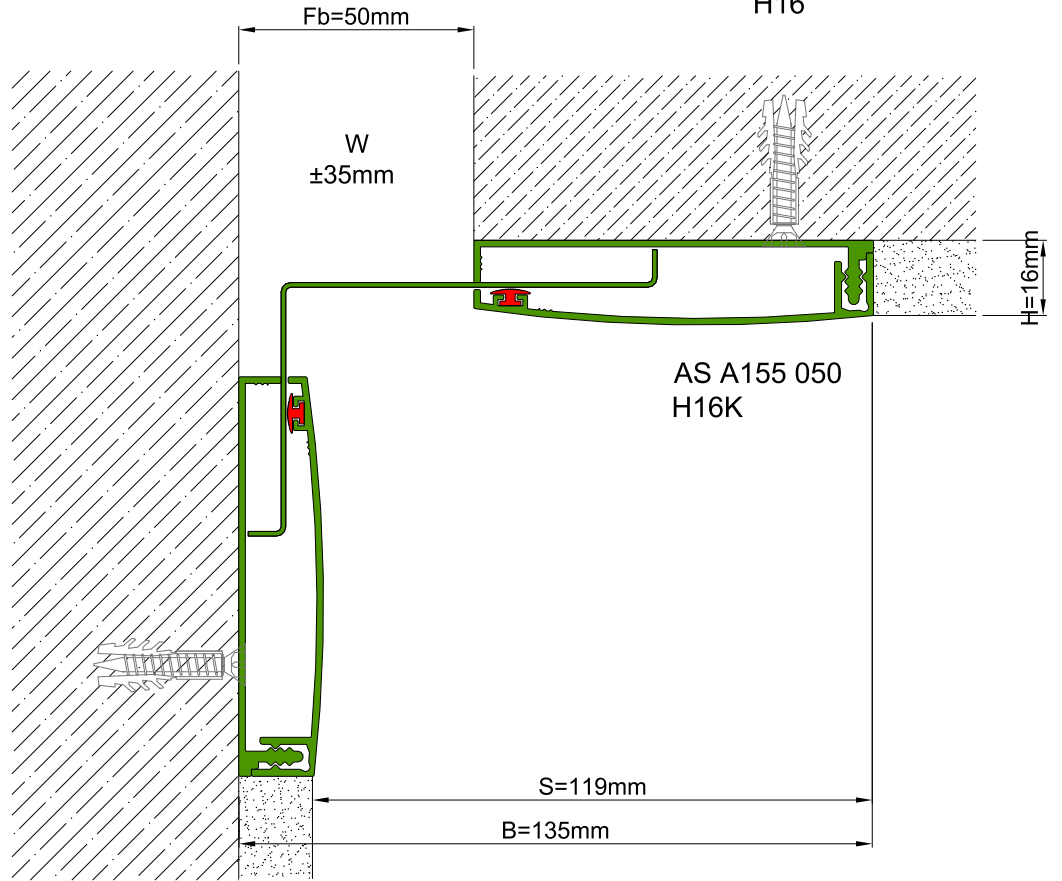

AS A155 profile is designed for wall & ceiling applications at indoor areas as well as exterior wall applications. It functions as a seismic profile and gives a decorative aspect with invisible screwing system. Base frames of the profile are fixed on the surface at both sides and the movable center plate meets the displacements. It can be used as surface or flush mounted. EPDM Cord placed between cover and center plates tighten the plates and eliminate metal stroking noise. For exterior applications, please inform Asteknik before placing an order.

SEISMIC

* Visuals are representative and the profile configuration may differ depending on the characteristics requested.

LOCATION	MODEL	GAP (Fb) mm	HEIGHT (H) MM	OVERALL WIDTH (B) mm	VISIBLE WIDTH (S) mm	MOVEMENT (W) mm	LOAD CAPACITY	STANDARD LENGTH (mt)
Wall to Wall	AS A155L-050	50	16	220	220	+70/-50	N/A	3
	AS A155-050	50	16	220	220	+70/-50	N/A	3
	AS A155L-080	80	16	250	250	+70/-75	N/A	3
	AS A155L-100	100	16	270	270	+70/-75	N/A	3
	AS A155-100	100	16	270	270	+70/-75	N/A	3
	AS A155L-150	150	16	320	320	±35	N/A	3
	AS A155-150	150	16	320	320	+70/-75	N/A	3
	AS A155L-200	200	16	370	370	±35	N/A	3
	AS A155L-250	250	16	420	420	±35	N/A	3
	AS A155L-300	300	16	470	470	±35	N/A	3

Note: Please ask for different sizes
 AS A155L series' center plates are manufactured from aluminum sheet

 AS A155 050
 H16

 AS A155 050
 H16K

Profil No Profile Number	AS A155 050	AS A155 050K
Fb (mm)	50	50
H (mm) yaklaşık approx.	16	16
W± (mm) yaklaşık approx.	+70/-50	±35
Renk Color	Alüminyum Orta ve Üst Kapak: Elokssallı, Alüminyum Bağlantı Elemanı: Natürel, Fitiller: Siyah Aluminum Center and Cover Plate: Anodised, Aluminum Base Frame: Natural, Inserts: Black	
Malzeme Material	Alüminyum, EPDM Kauçuk(siyah) Aluminum, EPDM Rubber(black)	
Standart Uzunluk Standard Length	3	