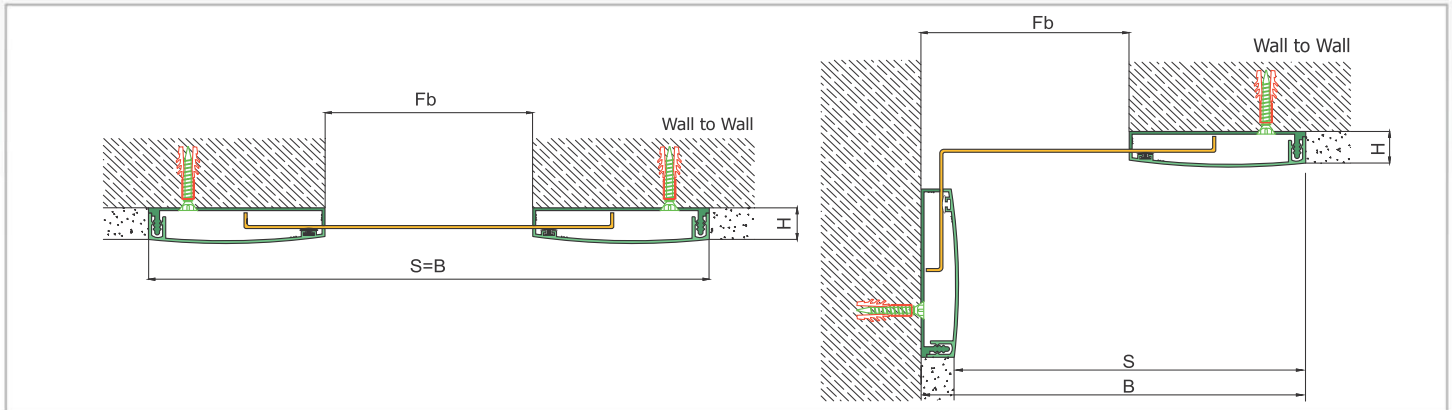

AS A155 profile is designed for wall & ceiling applications at indoor areas as well as exterior wall applications. It functions as a seismic profile and gives a decorative aspect with invisible screwing system. Base frames of the profile are fixed on the surface at both sides and the movable center plate meets the displacements. It can be used as surface or flush mounted. EPDM Cord placed between cover and center plates tighten the plates and eliminate metal stroking noise. For exterior applications, please inform Asteknik before placing an order.

- Application Areas** : Indoor & Outdoor / Wall & Ceiling
- Ideal for** : Airports, Shopping Malls, Residences, Hospitals, Hotels, Commercial & Public Buildings etc.
- Material** : Anodized Aluminum, EPDM Cord
- Aluminum Alloy** : 6063 AA-USA / EN AW 6063
- Optional Supplies** : Fire Barrier, Waterproof EPDM membrane

SEISMIC

* Visuals are representative and the profile configuration may differ depending on the characteristics requested.

LOCATION	MODEL	GAP (Fb) mm	HEIGHT (H) MM	OVERALL WIDTH (B) mm	VISIBLE WIDTH (S) mm	MOVEMENT (W) mm	LOAD CAPACITY	STANDARD LENGTH (mt)
Wall to Wall	AS A155L-050	50	16	220	220	+70/-50	N/A	3
	AS A155-050	50	16	220	220	+70/-50	N/A	3
	AS A155L-080	80	16	250	250	+70/-75	N/A	3
	AS A155L-100	100	16	270	270	+70/-75	N/A	3
	AS A155-100	100	16	270	270	+70/-75	N/A	3
	AS A155L-150	150	16	320	320	±35	N/A	3
	AS A155-150	150	16	320	320	+70/-75	N/A	3
	AS A155L-200	200	16	370	370	±35	N/A	3
	AS A155L-250	250	16	420	420	±35	N/A	3
	AS A155L-300	300	16	470	470	±35	N/A	3