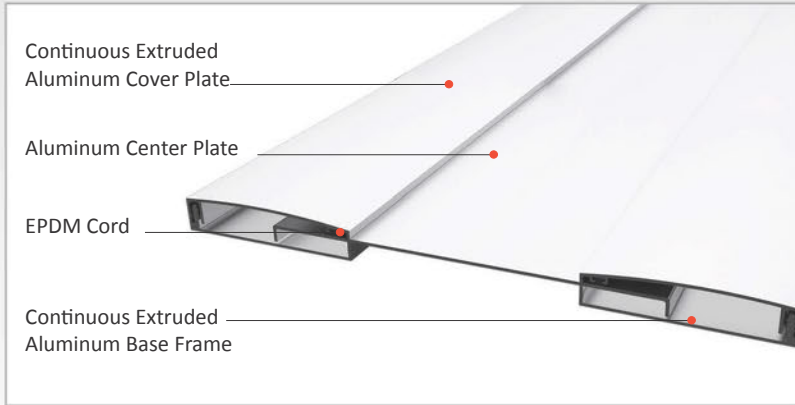

AS A155 profile is designed for wall & ceiling applications at indoor areas as well as exterior wall applications. It functions as a seismic profile and gives a decorative aspect with invisible screwing system. Base frames of the profile are fixed on the surface at both sides and the movable center plate meets the displacements. It can be used as surface or flush mounted. EPDM Cord placed between cover and center plates tighten the plates and eliminate metal stroking noise. For exterior applications, please inform Asteknik before placing an order.

- Application Areas** : Indoor & Outdoor / Wall & Ceiling
- Ideal for** : Airports, Shopping Malls, Residences, Hospitals, Hotels, Commercial & Public Buildings etc.
- Material** : Anodized Aluminum, EPDM Cord
- Aluminum Alloy** : 6063 AA-USA / EN AW 6063
- Optional Supplies** : Fire Barrier, Waterproof EPDM membrane